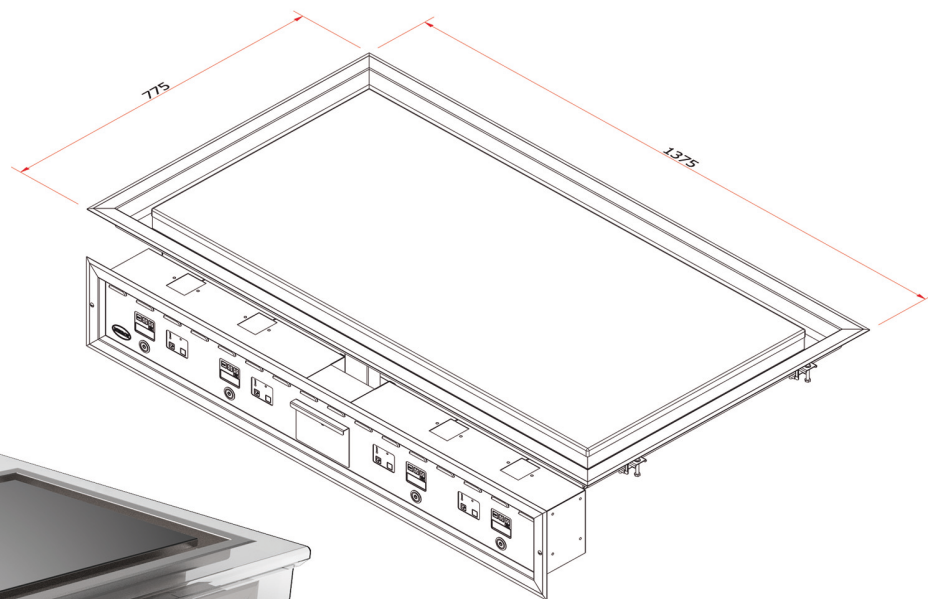

MIRROR

PLANCHA
Drop in

ERU 20 RC DI

FEATURES

Power: **20 kW**

- ✓ Electronic control
- ✓ Optional grooved surface (1/1 - 1/2)
- ✓ Temperature control up to 285°C
- ✓ Easy cleaning and maintenance
- ✓ Designed and manufactured in the EU

www.mirror.es

C/ Crom 57, Hospitalet de Llobregat 08907, Barcelona, España

Tel.: (+34) 336 87 30

Email: sales@mirror.es

Technical specifications

Voltage	380 / 415 V 3F+N
Freq.	50/60 Hz
Power	20 kW
Cooking area	1200 x 600 mm
Max. Temperature	285 °C
Grease drawer	1 x 6 L

* Eru 20 RC DI

Optional extras

- Grooved surface (1/1 - 1/2).

External dimensions and weight

Width	1375 mm
Depth	831 mm (Min.)
High	285 mm
Weight	163 kg

www.mirror.es

C/ Crom 57, Hospitalet de Llobregat 08907, Barcelona, España