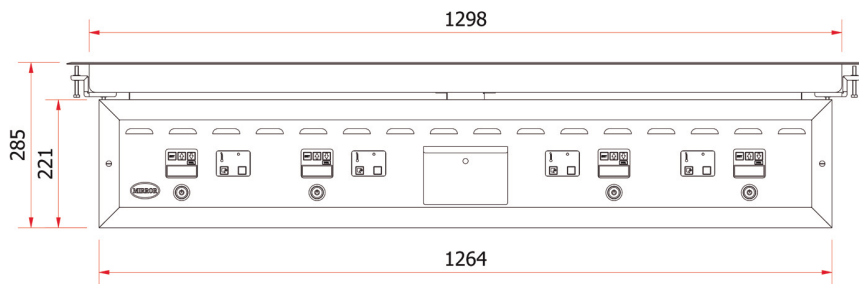

MIRROR

PLANCHA
Drop in

ERU 20 RC DI

FEATURES

Power: **20 kW**

- ✓ Electronic control
- ✓ Optional grooved surface (1/1 - 1/2)
- ✓ Temperature control up to 285°C
- ✓ Easy cleaning and maintenance
- ✓ Designed and manufactured in the EU

www.mirror.es

C/ Crom 57, Hospitalet de Llobregat 08907, Barcelona, España

Tel.: (+34) 336 87 30

Email: sales@mirror.es

Technical specifications

Voltage	380 / 415 V 3F+N
Freq.	50/60 Hz
Power	20 kW
Cooking area	1200 x 600 mm
Max. Temperature	285 °C
Grease drawer	1 x 6 L

* Eru 20 RC DI

Optional extras

- Grooved surface (1/1 - 1/2).

External dimensions and weight

Width	1375 mm
Depth	831 mm (Min.)
High	285 mm
Weight	163 kg

www.mirror.es

C/ Crom 57, Hospitalet de Llobregat 08907, Barcelona, España