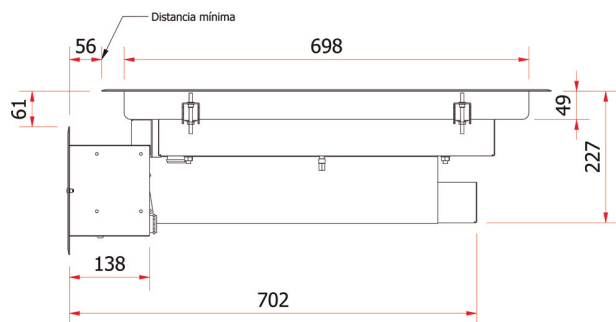

MIRROR

PLANCHA
Drop in

ERU 20 RC DI

FEATURES

Power: **20 kW**

- ✓ Electronic control
- ✓ Optional grooved surface (1/1 - 1/2)
- ✓ Temperature control up to 285°C
- ✓ Easy cleaning and maintenance
- ✓ Designed and manufactured in the EU

www.mirror.es

C/ Crom 57, Hospitalet de Llobregat 08907, Barcelona, España

Tel.: (+34) 336 87 30

Email: sales@mirror.es

Technical specifications

Voltage	380 / 415 V 3F+N
Freq.	50/60 Hz
Power	20 kW
Cooking area	1200 x 600 mm
Max. Temperature	285 °C
Grease drawer	1 x 6 L

* Eru 20 RC DI

Optional extras

- Grooved surface (1/1 - 1/2).

External dimensions and weight

Width	1375 mm
Depth	831 mm (Min.)
High	285 mm
Weight	163 kg

www.mirror.es

C/ Crom 57, Hospitalet de Llobregat 08907, Barcelona, España