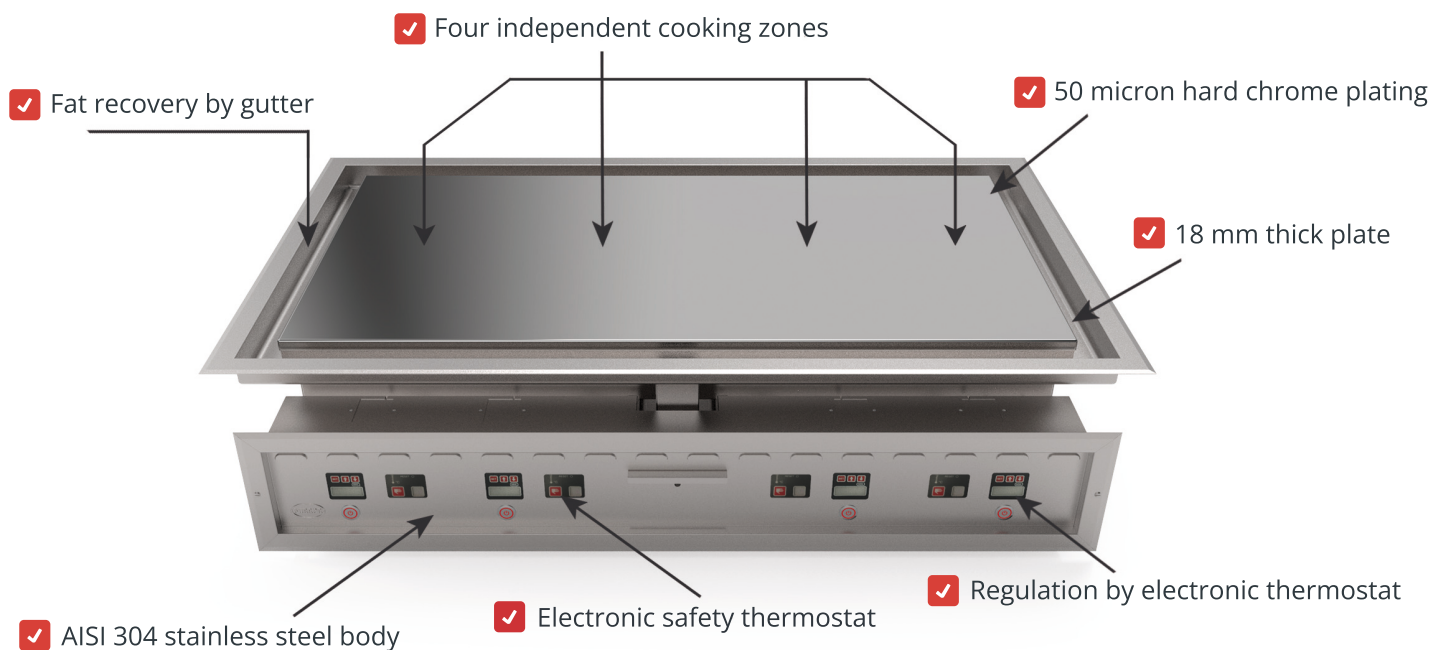

MIRROR

PLANCHA
Drop in

ERU 20 RC DI

FEATURES

Power: **20 kW**

- ✓ Electronic control
- ✓ Optional grooved surface (1/1 - 1/2)
- ✓ Temperature control up to 285°C
- ✓ Easy cleaning and maintenance
- ✓ Designed and manufactured in the EU

www.mirror.es

C/ Crom 57, Hospitalet de Llobregat 08907, Barcelona, España

Tel.: (+34) 336 87 30

Email: sales@mirror.es

Technical specifications

Voltage	380 / 415 V 3F+N
Freq.	50/60 Hz
Power	20 kW
Cooking area	1200 x 600 mm
Max. Temperature	285 °C
Grease drawer	1 x 6 L

* Eru 20 RC DI

Optional extras

- Grooved surface (1/1 - 1/2).

External dimensions and weight

Width	1375 mm
Depth	831 mm (Min.)
High	285 mm
Weight	163 kg

www.mirror.es

C/ Crom 57, Hospitalet de Llobregat 08907, Barcelona, España